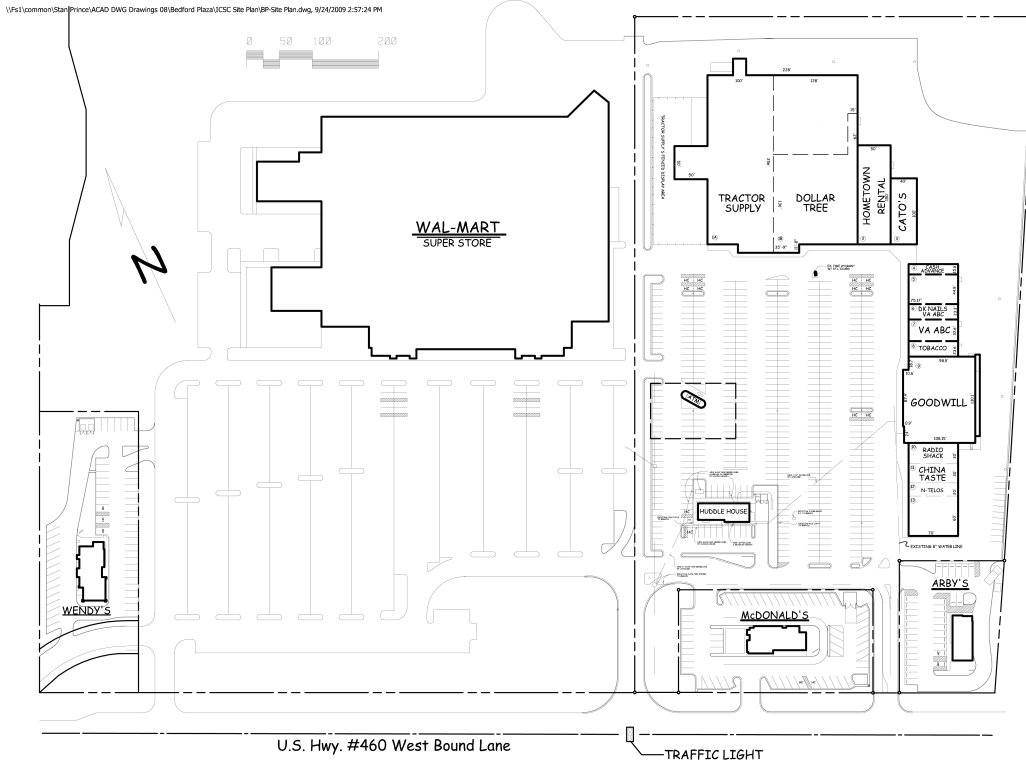

BEDFORD PLAZA

1128 E. Lynchburg-Salem Turnpike - Bedford, Virginia 24523

Ideally located on US Route 460 between Lynchburg & Roanoke, Va.

Center Stats

- GLA: 112,649 sq. ft.
- Acreage: 11.865 acres

- Year Built: 1970
- Renovation: 2004
- Parking: 484 spaces
- 4.3 spaces per 1000sf
- Two entrances - one signalized

BEDFORD PLAZA - BEDFORD, VIRGINIA

SITE PLAN

CONTACT:

JIM COVINGTON
804.288.8317 Ext 11
jcov@thecovco.com

ROBBIE LESTER
804.288.8317 EXT19
rlester@thecovco.com

WAL-MART PLAZA

BEDFORD PLAZA SHOPPING CENTER

Co-Tenants: