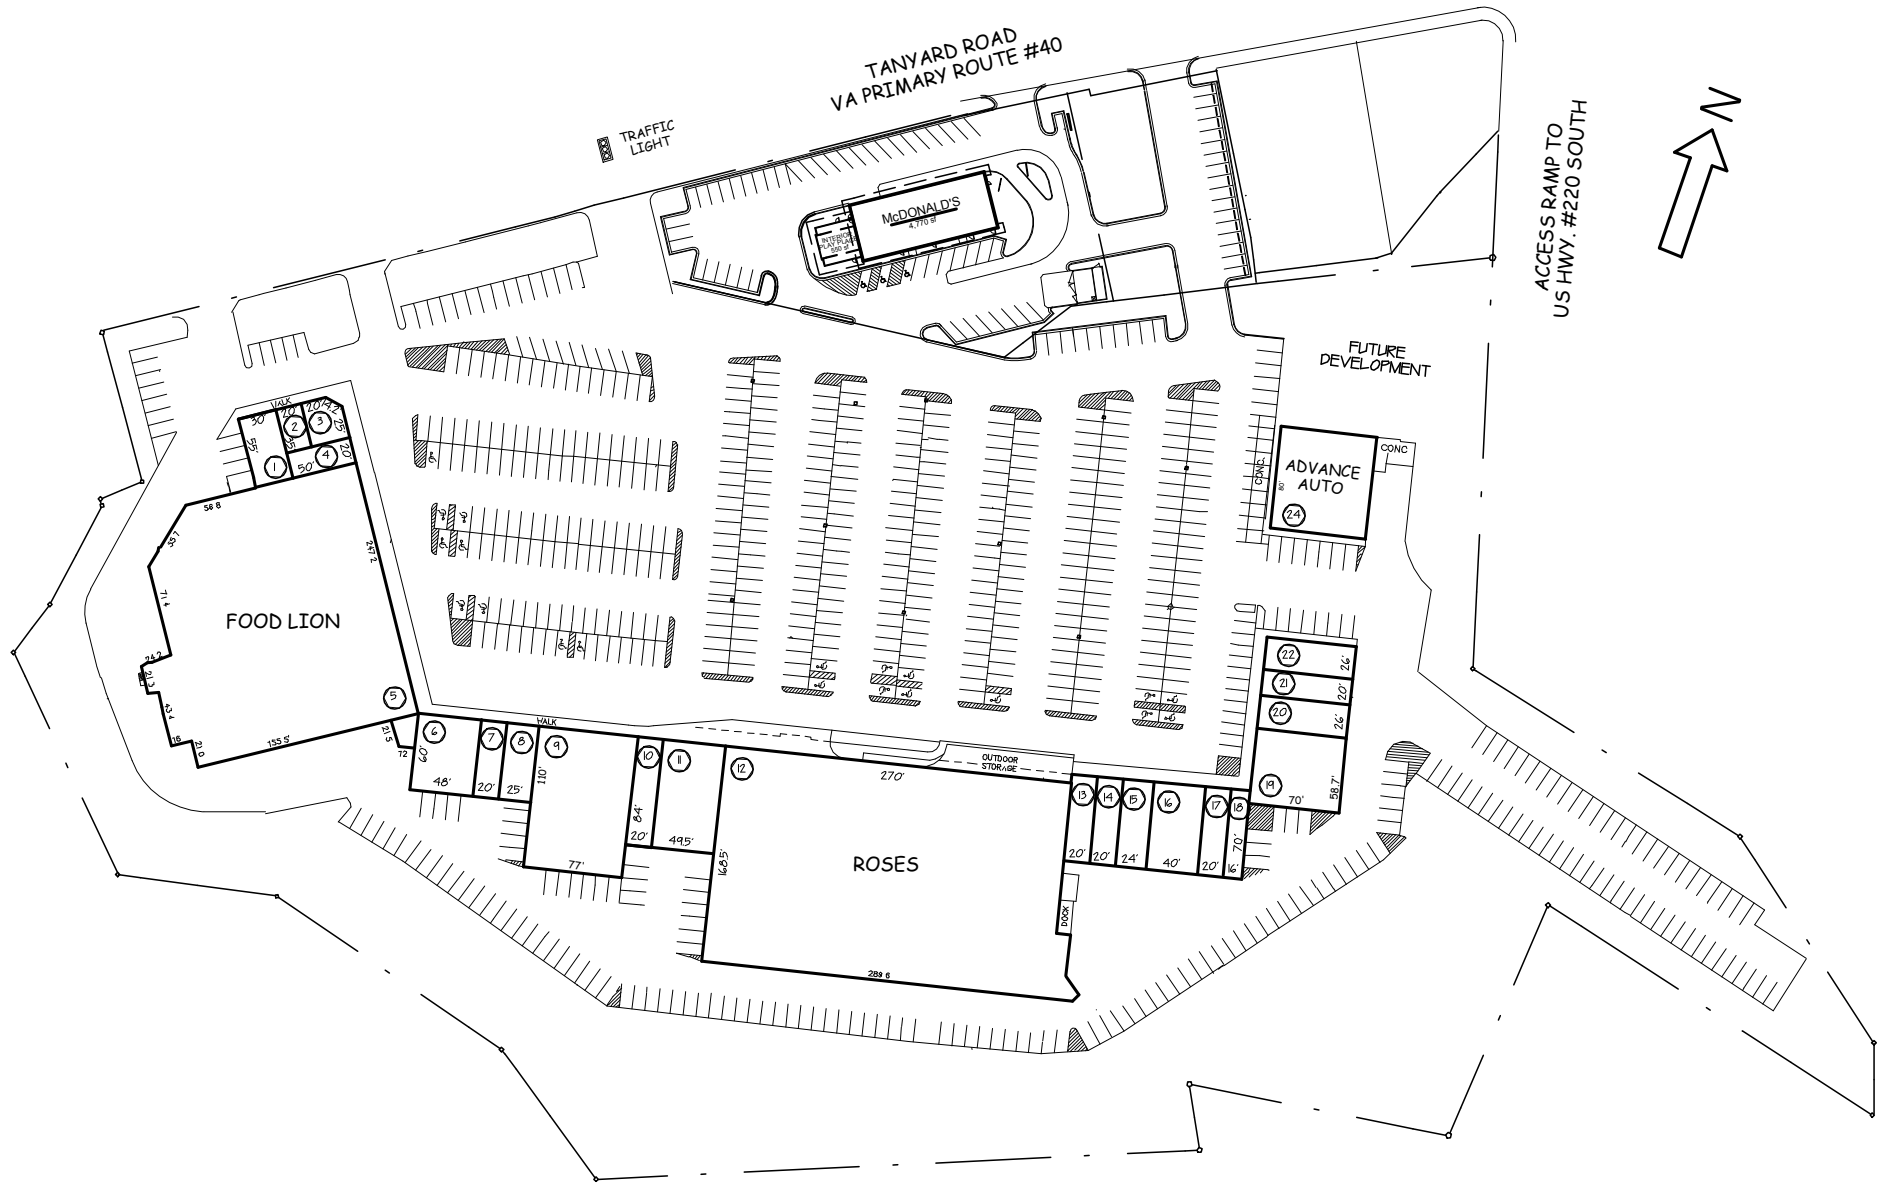

TRAFFIC LIGHT

TANYARD ROAD  
VA PRIMARY ROUTE #40

TRAFFIC LIGHT

ACCESS RAMP TO  
US HWY. #220 SOUTH

**ROCKY MOUNT PLAZA**  
 ROCKY MOUNT, VA