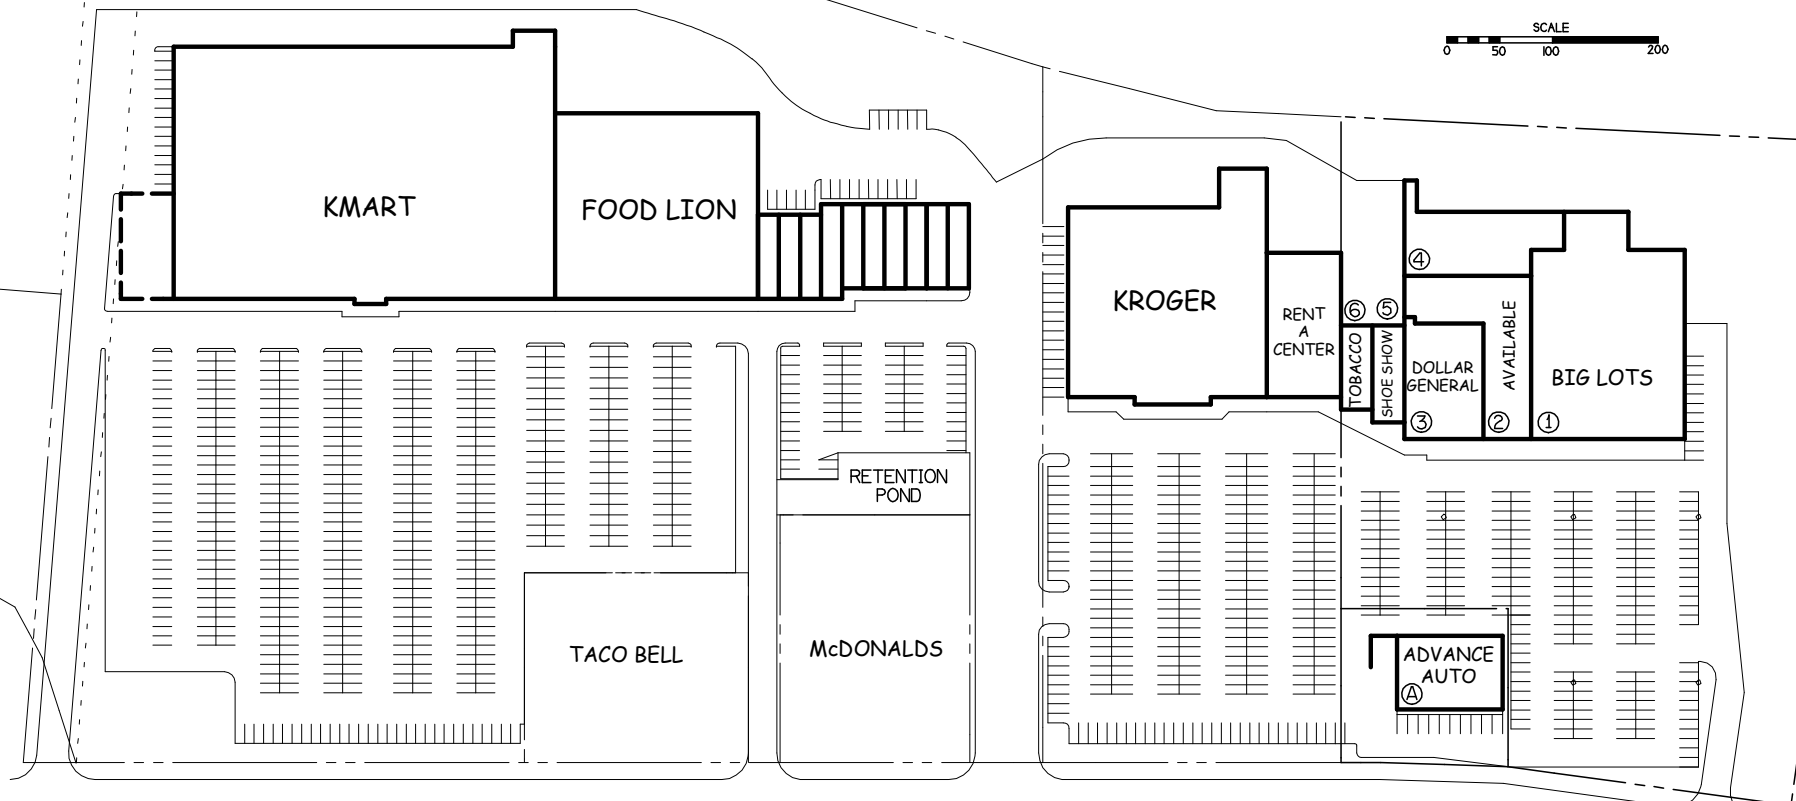

220 SOUTH PLAZA MARTINSVILLE, VA

US 220 SOUTH

TRAFFIC SIGNAL

MEGA FLEA

CVS/Pharmacy

RIVAS RD.

WALGREENS

HARDEES