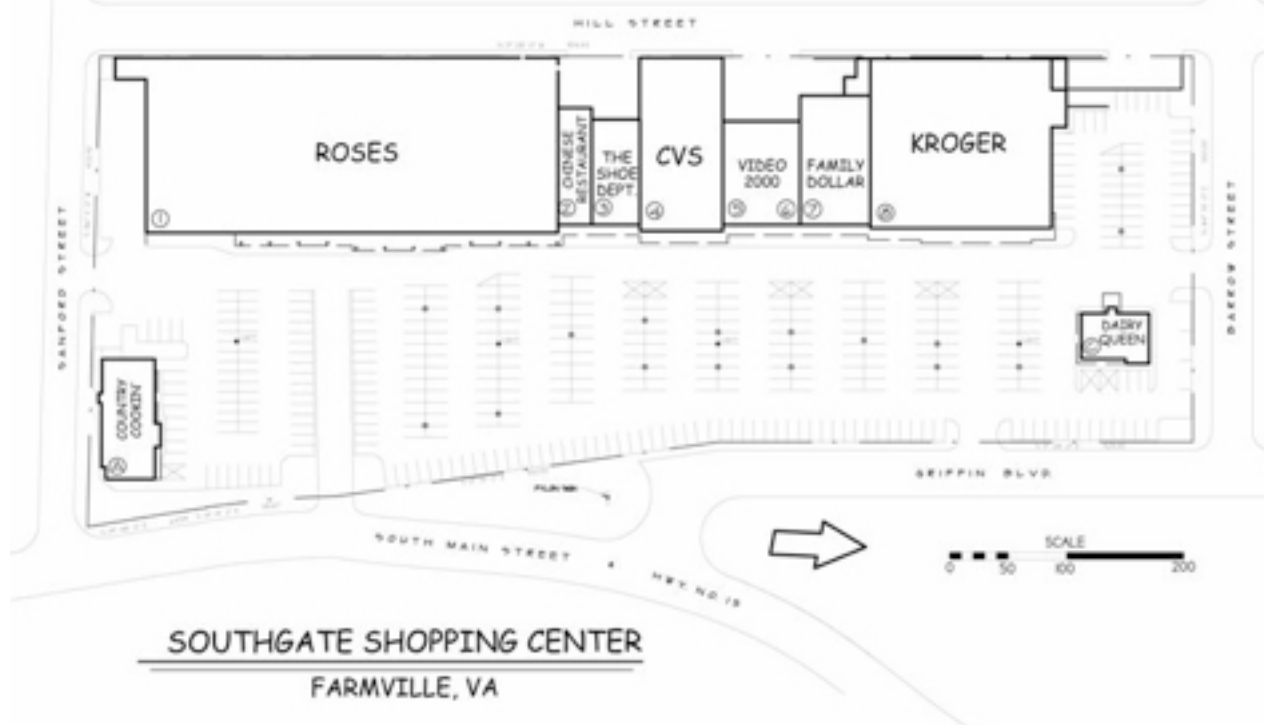

SOUTHGATE

900 - 919 South Main Street - Farmville, Virginia 23901

Ideally located on Main Street beside Longwood University & Downtown.

Center Stats

- GLA: 111,634 sq. ft.
- Acreage: 9.509 acres
- Year Built: 1979
- Renovation: 2005

- Parking: 446 spaces
- 4 spaces per 1000sf
- Four entrances
- Adjacent to **Longwood University**

CONTACT:

JIM COVINGTON

804.288.8317 EXT 11

jcov@thecovco.com

ROBBIE LESTER

804.288.8317 EXT 19

rlester@thecovco.com

CO-TENANTS:

- KROGER
- ROSES
- GOLDEN PALACE CHINESE RESTAURANT
- SHOE SHOW
- CVS PHARMACY
- VIDEO 2000/TANNING
- FAMILY DOLLAR
- COUNTRY COOKING
- DAIRY QUEEN